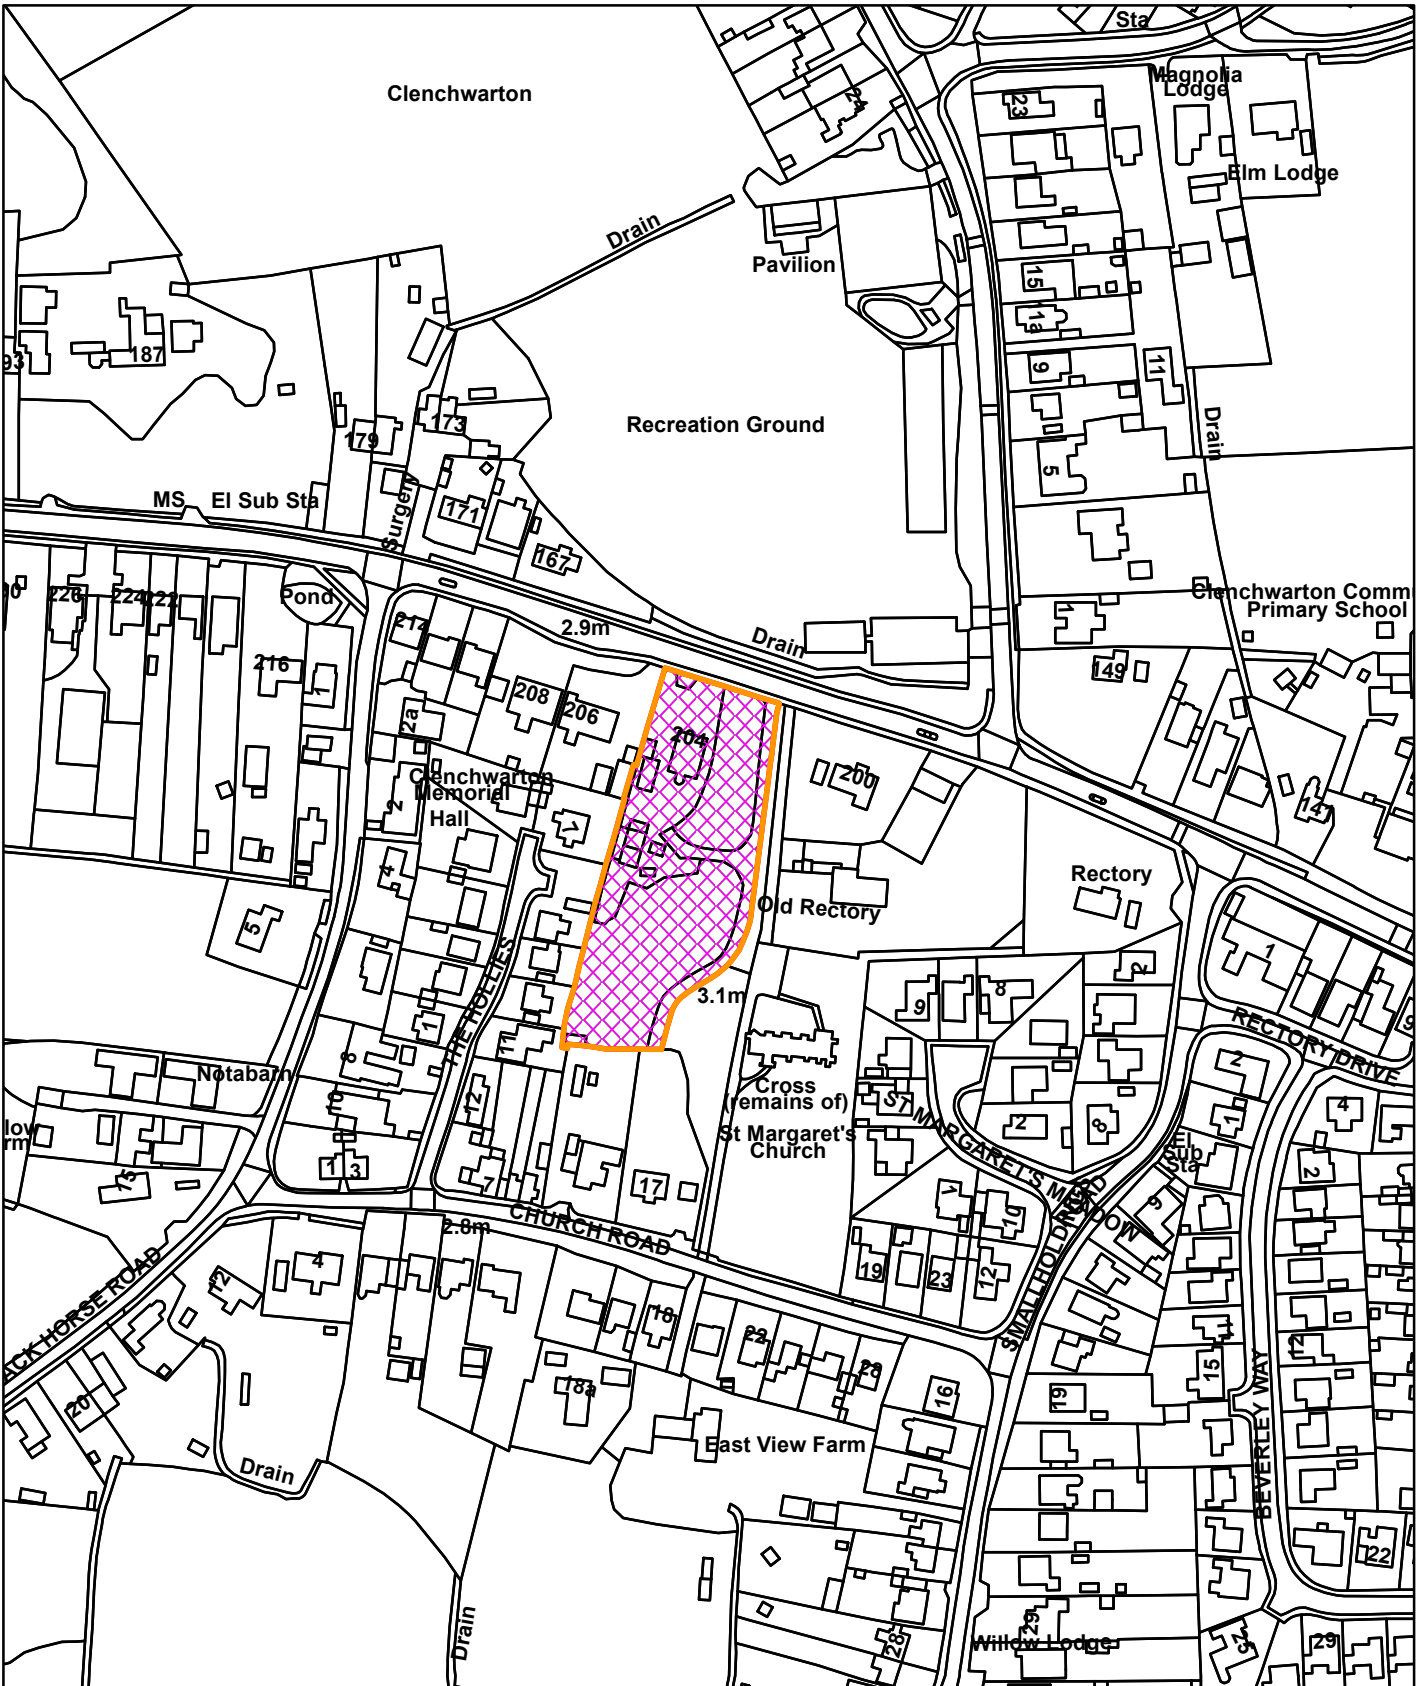

22/1797/O

204 Main Road, Clenchwarton, King`s Lynn PE34 4AA

© Crown copyright and database rights 2022
Ordnance Survey 100024314

22/02/2023